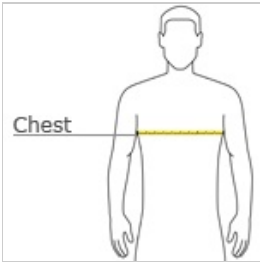

**CARE INSTRUCTIONS**

Machine wash warm, inside out, with like colors. Only non-chlorine bleach. Tumble dry low. Medium iron. Do not iron decoration. Do not dry clean.

front

back

**HOW TO MEASURE**

**CHEST WIDTH**

Measure under the arm and around the fullest part of the chest with arms down, keeping tape horizontal.

**SIZE CHART**

	XS	S	M	L	XL	2XL	3XL
Chest	31-34	34-37	38-41	42-45	46-49	50-53	54-56

**COLOR INFORMATION**